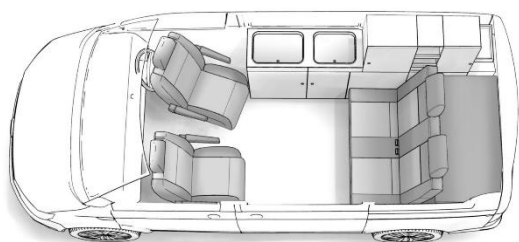

AURA

AURA 4 Trend

26 REG

Brand New Unregistered
Delivery Miles Only

TECHNICAL SPECIFICATIONS | EQUIPMENT

Chassis	Ford
Engine	110 6 Speed Manual
Total length (cm)	505 cm
Total width (cm)	215 cm
Total height (cm)	211 cm
MTPLM	2800kg
MIRO	2450kg
Payload	350kg
Permissible number of people	4
Sleeping berths	4
Fresh Water	35L
Upholstery	GREY CLOTH
Wood	DUST
Body	MAGNETIC
26 REG (UNREGISTERED)	

Ask Our Dealers For More Information

STANDARD HABITATION EQUIPMENT

NCC APPROVED

DAB radio / Apple car play

Reversing camera / parking sensors

Cruise control / Alloy wheels

Spare wheel / Leather steering wheel