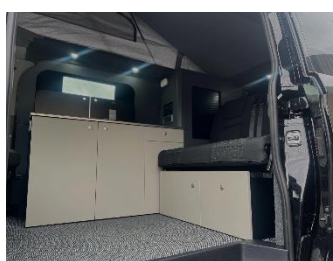

AURA

AURA 4 Trend

26 REG

Brand New Unregistered
Delivery Miles Only

TECHNICAL SPECIFICATIONS | EQUIPMENT

Chassis	Ford
Engine	110 6 Speed Manual
Total length (cm)	505 cm
Total width (cm)	215 cm
Total height (cm)	211 cm
MTPLM	2800kg
MIRO	2450kg
Payload	350kg
Permissible number of people	4
Sleeping berths	4
Fresh Water	35L
Upholstery	GREY CLOTH
Wood	DUST
Body	MAGNETIC
26 REG (UNREGISTERED)	

Ask Our Dealers For More Information

STANDARD HABITATION EQUIPMENT

NCC APPROVED

DAB radio / Apple car play

Reversing camera / parking sensors

Cruise control / Alloy wheels

Spare wheel / Leather steering wheel

Dometic 50l compressor fridge

Portable toilet / Propex gas heating

Hot water / Integrated entrance step

Refillable LPG tank / Activity shower

Freestanding table in sliding door

Actual Model Options include: